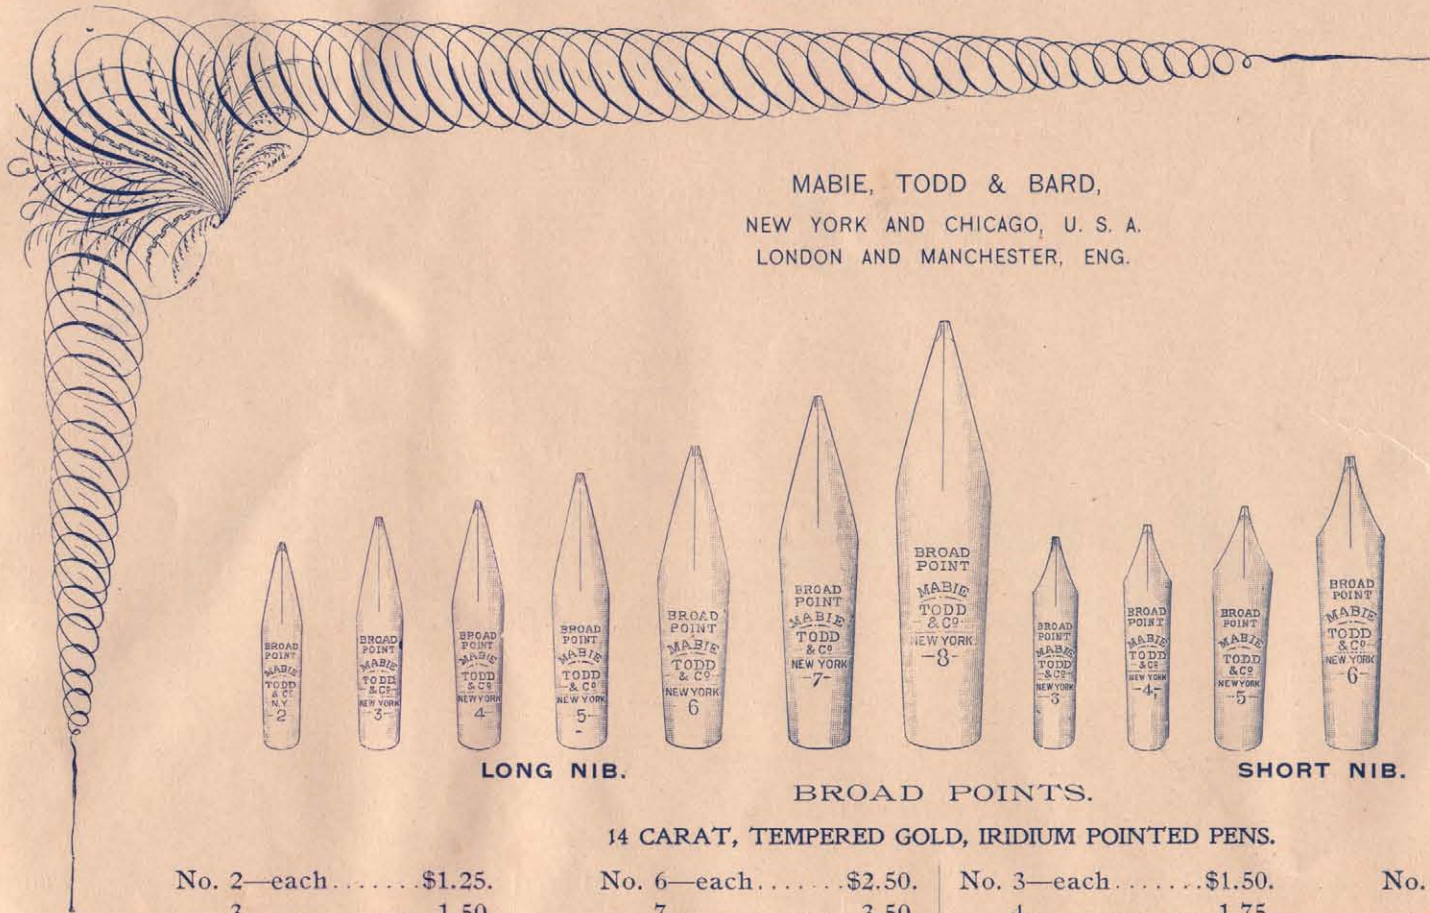

MABIE, TODD & BARD,
NEW YORK AND CHICAGO, U. S. A.
LONDON AND MANCHESTER, ENG.